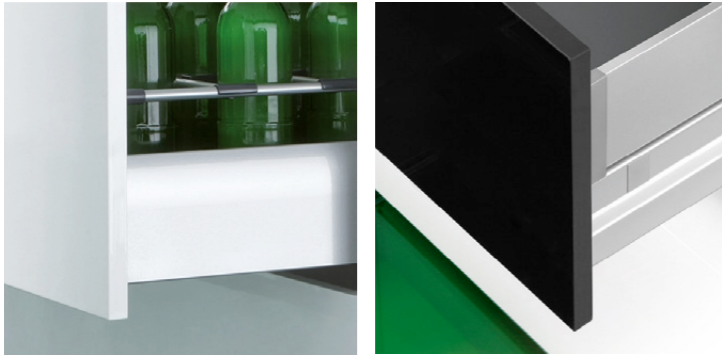

Durability, power and strength are among the outstanding features of Nova Pro.

There are many reasons why Nova Pro is more contemporary than ever before. One is the special functionality of the drawer system. With its load capacity and of up to 70 kg plus minimum drawer deflection throughout the entire range, the welded drawer sides ensure maximum stability in every drawer width and depth.

The two design shapes Nova Pro Classic and Nova Pro Deluxe also create scope for virtually limitless design ideas – particularly in combination with the Crystal add-on version.